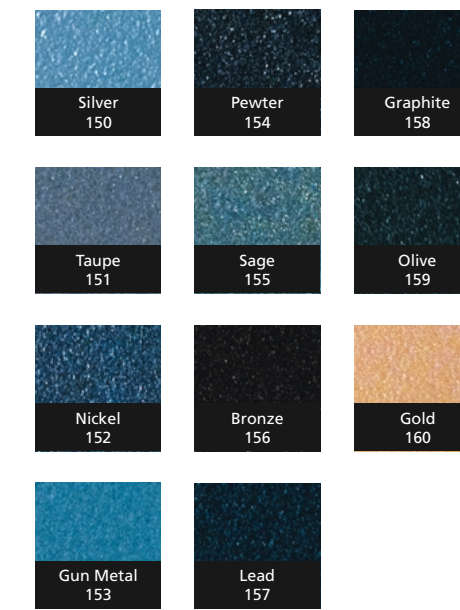

The Micas Metallic Paints