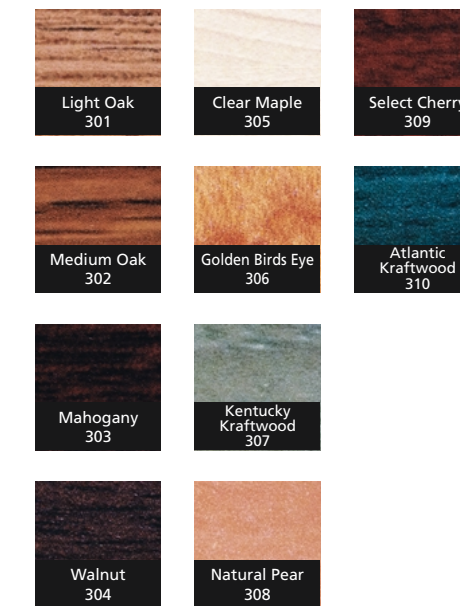

The Timbers Woodgrain Laminates

The Metallists Aluminums