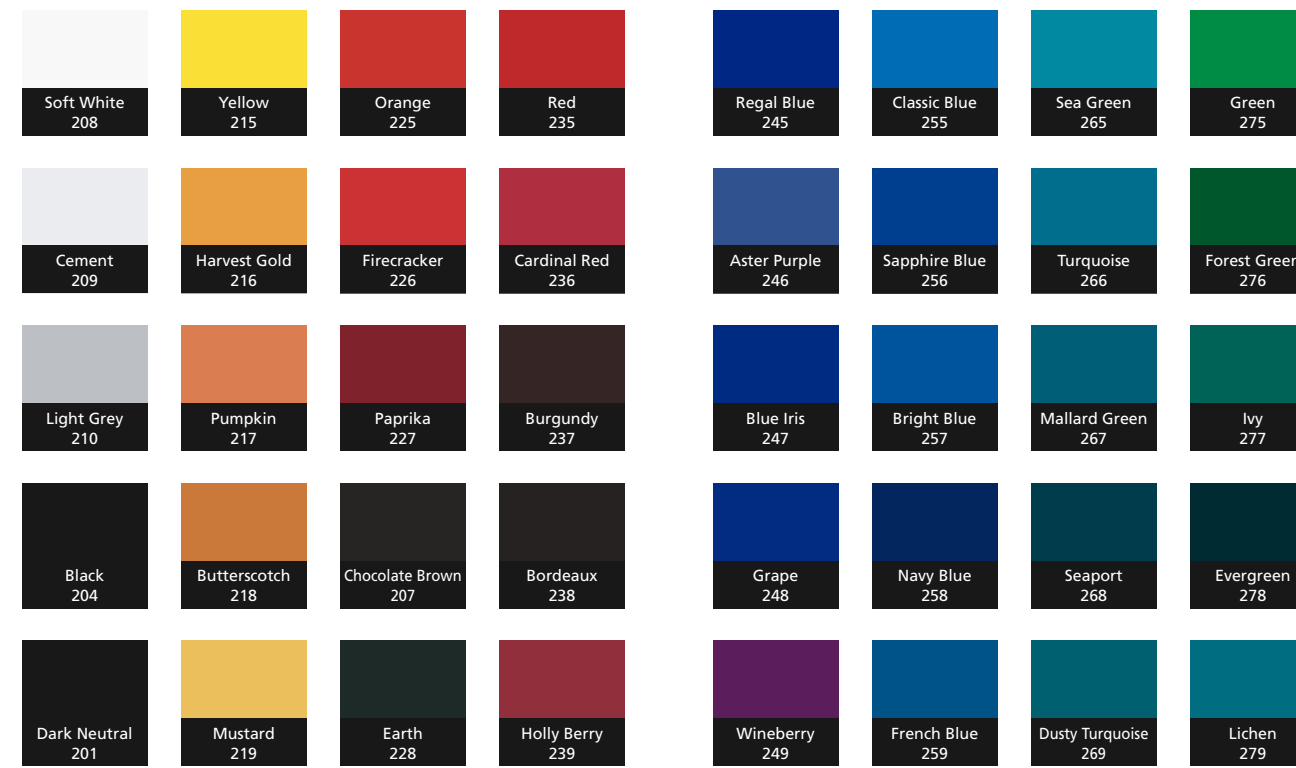

The Color System

The colors of *The Prism Collection* harmonize in three different ways:

- Vertical columns contain colors in the same color family.
- Horizontal rows contain colors of similar intensity.
- Quadrants contain colors that coordinate as a palette within the palette.

Can't find your color? Infinite colors are available using the Color Match Program*.

The colors of *The Micas*, *The Timbers*, and *The Metallists* provide additional finish options to enhance any signage program.

The Copy Colors beautifully coordinate with the entire finish collection.

*Color Match fees apply. Please contact your local Representative or Customer Service for details.

Color renditions are limited in accuracy to the capabilities of the four-color printing process. If color match is critical, we will provide color chips of actual material at no charge.

The Prism Collection